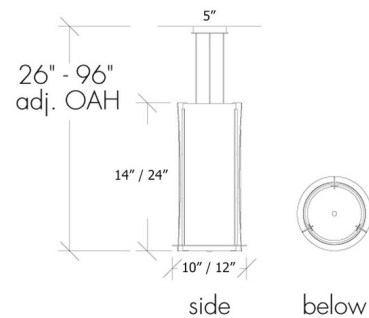

Lightology

lightology.com
866-954-4489
04-27-26

Project: _____
 Company: _____
 Location: _____ Fixture Type: _____
 SPEC #: **ULT367446**
 Approved On: _____ Approved By: _____

Genesis Tall Pendant By UltraLights

Description

The Genesis Tall Pendant brings an understated elegance to your interior space. The acrylic diffuser is supported by decorative curved bar accents. Features a White Swirl or Opal acrylic diffuser and Cast Bronze, Black, or Chrome finish. Available in two sizes with integrated LED or incandescent lamping options. Canopy: 5 inch diameter. Damp location rated. Made in the USA. UL listed.

Shown in cast bronze / white swirl

Specifications

COLOR	White Swirl
BODY FINISH	Cast Bronze
WATTAGE	60W
DIMMER	Standard 120V
DIMENSIONS	96"L x 10"W x 14"H
BULB NOT INCLUDED	1 x A19/Medium (E26)/60W/120V Incandescent
COUNTRY OF ORIGIN	United States

Technical Information

PRODUCT DIMENSIONS Maximum Overall Length: 96"

CLICK TO VIEW PRODUCT

Notes: