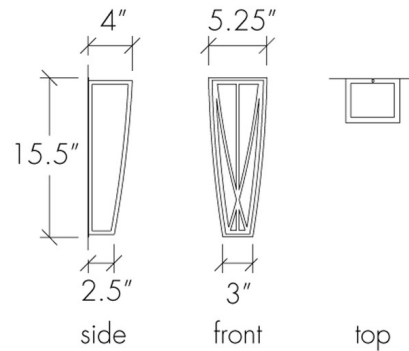

Description

The Profiles Quadrilateral Wall Sconce is a detailed piece, perfect for a variety of spaces in your home. The White Swirl or Opal acrylic diffuser is surrounded by a detailed frame in Cast Bronze, Black, or Chrome finish. Available in incandescent or LED lamping options. ADA compliant. Damp location rated. Made in the USA. UL listed.

Shown in cast bronze / opal

Specifications

COLOR	Opal
BODY FINISH	Cast Bronze
WATTAGE	11.5W
DIMMER	0-10V
DIMENSIONS	5.25"W x 15.5"H x 4"D
INTEGRATED LED MODULE	1 x LED/11.5W/120-277V LED
COUNTRY OF ORIGIN	United States