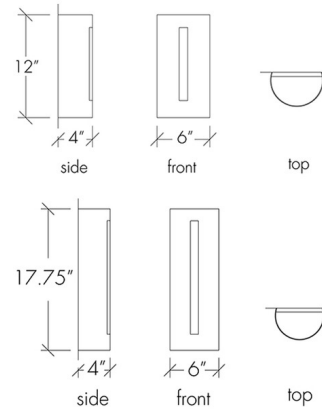

### Description

The Basics Slit Outdoor Wall Sconce is a clean simple piece with an aluminum frame that brings an architectural vibe to your exterior spaces. The slit down the center of the fixture brings light outwards as well as up and down. Available with an Opal or White Swirl diffuser and a Black, Cast Bronze, or Chrome finish in two sizes with LED or incandescent lamping options. Damp location rated. Made in the USA. UL listed.

### Specifications

COLOR	Opal
BODY FINISH	Cast Bronze
WATTAGE	120W
DIMMER	Standard 120V
DIMENSIONS	6"W x 12"H x 4"D
BULB NOT INCLUDED	2 x B11/Candelabra (E12)/60W/120V Incandescent
OTHER BULB OPTIONS	2 x B10/Candelabra (E12)/60W/120V Incandescent
COUNTRY OF ORIGIN	United States