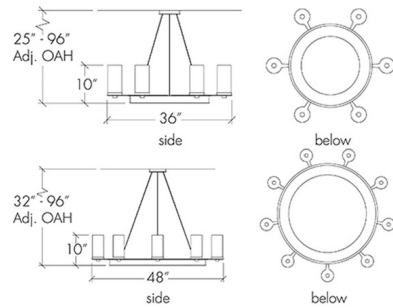

By UltraLights

Description

The Radius Round Chandelier brings a bold industrial presence to any space it occupies. The sleek circular metal frame is complemented by acrylic diffusers that add a contemporary vibe. Available with Opal or White Swirl diffusers and Black, Cast Bronze, or Chrome finishes in two sizes. Canopy: 6 inch diameter. Damp location rated. Made in the USA. UL listed.

Shown in cast bronze / opal

Specifications

COLOR	Opal
BODY FINISH	Cast Bronze
WATTAGE	72W
DIMMER	Standard 120V
DIMENSIONS	48"W x 10"H
BULB NOT INCLUDED	9 x A19/Medium (E26)/8W/120V LED
OTHER BULB OPTIONS	9 x A19/Medium (E26)/120V LED 9 x A19/Medium (E26)/60W/120V Incandescent
COUNTRY OF ORIGIN	United States

Technical Information

PRODUCT DIMENSIONS Max Overall Length: 96"

CLICK TO VIEW PRODUCT

Notes: