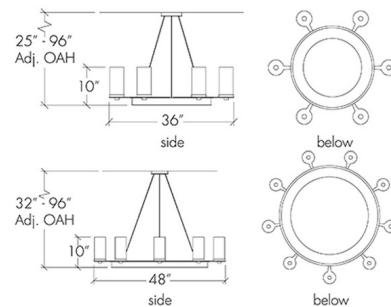

Description

The Radius Round Chandelier brings a bold industrial presence to any space it occupies. The sleek circular metal frame is complemented by acrylic diffusers that add a contemporary vibe. Available with Opal or White Swirl diffusers and Black, Cast Bronze, or Chrome finishes in two sizes. Canopy: 6 inch diameter. Damp location rated. Made in the USA. UL listed.

Shown in cast bronze / opal

Specifications

COLOR	Opal
BODY FINISH	Cast Bronze
WATTAGE	72W
DIMMER	Standard 120V
DIMENSIONS	48"W x 10"H
BULB NOT INCLUDED	9 x A19/Medium (E26)/8W/120V LED
OTHER BULB OPTIONS	9 x A19/Medium (E26)/120V LED 9 x A19/Medium (E26)/60W/120V Incandescent
COUNTRY OF ORIGIN	United States

Technical Information

PRODUCT DIMENSIONS Max Overall Length: 96"

CLICK TO VIEW PRODUCT

Notes: