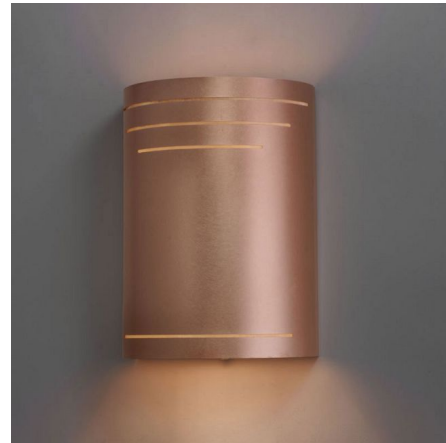

## Luz Azul 8801 Outdoor Wall Light By UltraLights

### Description

Luz Azul 8801 Outdoor Wall Sconce features a Black, Cast Bronze, or Chrome finish. Available in small, medium, or large sizes. One 60 watt, 120 volt A19 type medium base incandescent bulb is required, but not included. Wet location rated. Made in the USA. Small: 8.5 inch width x 11.75 inch height x 5.25 inch depth. Medium: 8.5 inch width x 17.75 inch height x 5.25 inch depth. Large: 8.5 inch width x 23.75 inch height x 5.25 inch depth.

Shown in cast bronze

### Specifications

COLOR	N/A
BODY FINISH	Cast Bronze
WATTAGE	60W
DIMMER	Standard 120V
DIMENSIONS	8.5"W x 11.75"H x 5.25"D
BULB NOT INCLUDED	1 x A19/Medium (E26)/60W/120V Incandescent
COUNTRY OF ORIGIN	United States