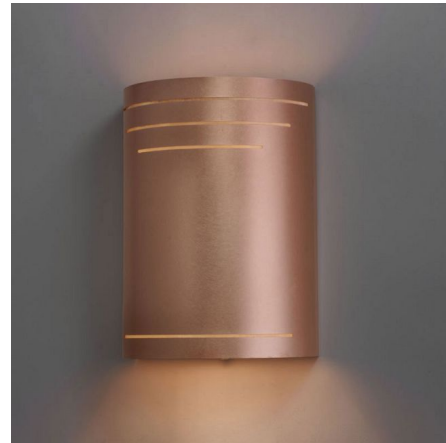

Lightology

lightology.com
866-954-4489
07-07-26

Project: _____

Company: _____

Location: _____ Fixture Type: _____

SPEC #: **ULT367709**

Approved On: _____ Approved By: _____

Luz Azul 8801 Outdoor Wall Light By UltraLights

Description

Luz Azul 8801 Outdoor Wall Sconce features a Black, Cast Bronze, or Chrome finish. Available in small, medium, or large sizes. One 60 watt, 120 volt A19 type medium base incandescent bulb is required, but not included. Wet location rated. Made in the USA. Small: 8.5 inch width x 11.75 inch height x 5.25 inch depth. Medium: 8.5 inch width x 17.75 inch height x 5.25 inch depth. Large: 8.5 inch width x 23.75 inch height x 5.25 inch depth.

Shown in cast bronze

Specifications

COLOR	N/A
BODY FINISH	Cast Bronze
WATTAGE	60W
DIMMER	Standard 120V
DIMENSIONS	8.5"W x 11.75"H x 5.25"D
BULB NOT INCLUDED	1 x A19/Medium (E26)/60W/120V Incandescent
COUNTRY OF ORIGIN	United States