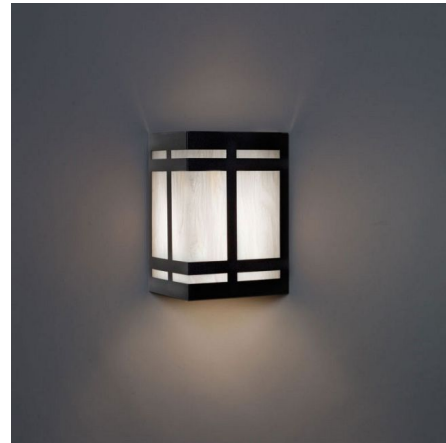

## Classics 9135 Wall Light

By UltraLights

### Description

Classics 9135 Wall Sconce features an Opal or White Swirl diffuser with a Chrome, Black, or Cast Bronze finish. Available in small, medium, large, or x-large sizes with LED or Incandescent lamping options. LED: One 6/8/17 watt, 120 volt 3000K 85CRI LED type bulb is included.

Shown in black / opal

### Specifications

COLOR	Opal
BODY FINISH	Black
WATTAGE	6W
DIMMER	0-10V
DIMENSIONS	8.75"W x 9.75"H x 7"D
INTEGRATED LED MODULE	1 x LED/6W/120-277V LED
COUNTRY OF ORIGIN	United States

CLICK TO VIEW PRODUCT