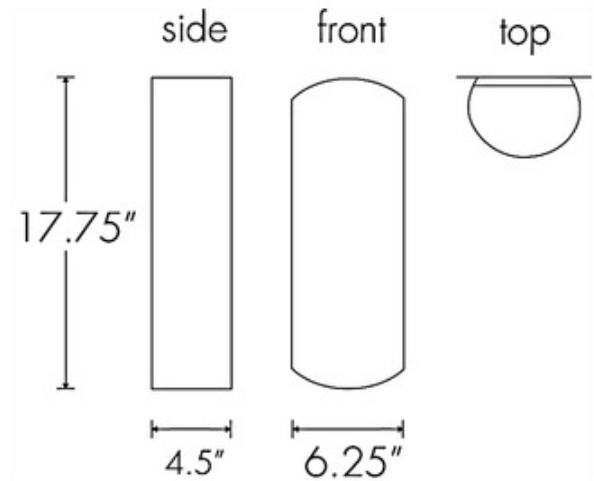

BRAND

UltraLights

DESCRIPTION

The Basics Tall Curved Wall Sconce brings a clean simplicity to your interior space. The smooth, curved aluminum frame casts warm shadows of light both up and down in your room. Vertical mounting only. Note: Available with a standard dimming A-type 60 watt max incandescent bulb, a standard dimming retro-fit A-type 20 watt max LED bulb, a standard dimming 8.4 watt integrated LED module, or a 0-10V dimming 9.38 watt integrated LED module.

Shown in: Cast Bronze

SHADE COLOR	N/A
BODY FINISH	Black
WATTAGE	9.4W
DIMMER	0-10V
DIMENSIONS	6.25"W x 17.75"H x 4.5"D
INTEGRATED LED MODULE	
LAMP	1 x LED/9.38W/120-277V LED

SPEC # ULT367906

COMPANY	PROJECT	FIXTURE TYPE	APPROVED BY	DATE