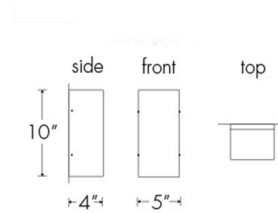

Description

The Basics Square Wall Sconce brings a clean, decorative look to your interior space. The long, squared acrylic shade casts warm shadows both up and down across your room. May be mounted horizontally or vertically. Note: Available with a standard dimming E12 (Candelabra) base 60 watt max incandescent bulb, a retro-fit standard dimming T10-type 20 watt max LED bulb, a standard dimming 8.4 watt integrated LED module, or a 0-10V dimming 9.38 watt integrated LED module.

Shown in opal

Specifications

COLOR	Opal
BODY FINISH	N/A
WATTAGE	9.4W
DIMMER	0-10V
DIMENSIONS	5"W x 10"H x 4"D
INTEGRATED LED MODULE	1 x LED/9.38W/120-277V LED
COUNTRY OF ORIGIN	United States

Technical Information