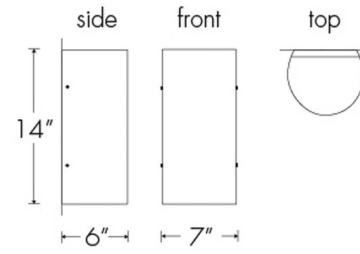

Description

The Basics Slim Wall Sconce brings a clean, decorative look to your interior space. The slim acrylic shade casts warm shadows across your room. May be mounted horizontally or vertically. Note: Available with a standard dimming A-type 60 watt max incandescent bulb, a retro-fit standard dimming A-type 20 watt max LED bulb, a standard dimming 8.4 watt integrated LED module, or a 0-10V dimming 14 watt integrated LED module.

Shown in white swirl

Specifications

COLOR	White Swirl
BODY FINISH	N/A
WATTAGE	14W
DIMMER	0-10V
DIMENSIONS	7"W x 14"H x 6"D
INTEGRATED LED MODULE	1 x LED/14W/120-230V LED
COUNTRY OF ORIGIN	United States

Technical Information