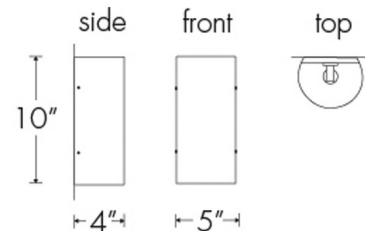

By UltraLights

Description

The Basics Tall Round Wall Sconce adds a clean simplicity to your interior space. The curved acrylic diffuser, with side rivets, casts warm shadows of light around your room. May be mounted horizontally or vertically. Note: Available with a standard dimming A-type 60 watt max incandescent bulb, a retro-fit standard dimming A-type 20 watt max LED bulb, a standard dimming 8.4 watt integrated LED module, or a 0-10V dimming 9.38 watt integrated LED module.

Shown in opal

Specifications

COLOR	Opal
BODY FINISH	N/A
WATTAGE	9.4W
DIMMER	0-10V
DIMENSIONS	5"W x 10"H x 4"D
INTEGRATED LED MODULE	1 x LED/9.38W/120-277V LED
COUNTRY OF ORIGIN	United States

CLICK TO VIEW PRODUCT