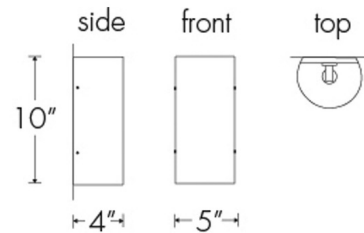

### Description

The Basics Tall Round Wall Sconce adds a clean simplicity to your interior space. The curved acrylic diffuser, with side rivets, casts warm shadows of light around your room. May be mounted horizontally or vertically. Note: Available with a standard dimming A-type 60 watt max incandescent bulb, a retro-fit standard dimming A-type 20 watt max LED bulb, a standard dimming 8.4 watt integrated LED module, or a 0-10V dimming 9.38 watt integrated LED module.

### Specifications

COLOR	Opal
BODY FINISH	N/A
WATTAGE	9.4W
DIMMER	0-10V
DIMENSIONS	5"W x 10"H x 4"D
INTEGRATED LED MODULE	1 x LED/9.38W/120-277V LED
COUNTRY OF ORIGIN	United States

CLICK TO VIEW PRODUCT