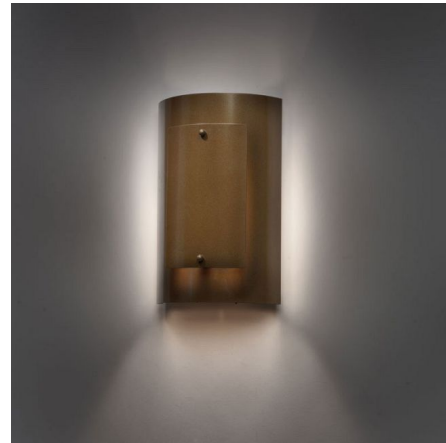

## Luz Azul 9317 Wall Light

By UltraLights

### Description

Luz Azul 9317 Wall Sconce features a Cast Bronze, Chrome, or Black finish. Available in small, medium, or large sizes with LED or Incandescent lamping options. LED: One 6/8/17 watt, 120 volt 3000K 85CRI LED type bulb is included. Dimmable with a 0-10V dimmer, sold separately. Incandescent: Two 60 watt, 120 volt A19 type medium base incandescent bulb is required, but not included. Small is ADA compliant. Made in the USA. Small: 7.5 inch width x 11.75 inch height x 3.5 inch depth. Medium: 9.5 inch width x 17.75 inch height x 4.5 inch depth. Large: 9.5 inch width x 23.75 inch height x 4.5 inch depth.

Shown in cast bronze

### Specifications

COLOR	N/A
BODY FINISH	Cast Bronze
WATTAGE	6W
DIMMER	0-10V
DIMENSIONS	7.5"W x 11.75"H x 3.5"D
INTEGRATED LED MODULE	1 x LED/6W/120-277V LED
COUNTRY OF ORIGIN	United States

CLICK TO VIEW PRODUCT