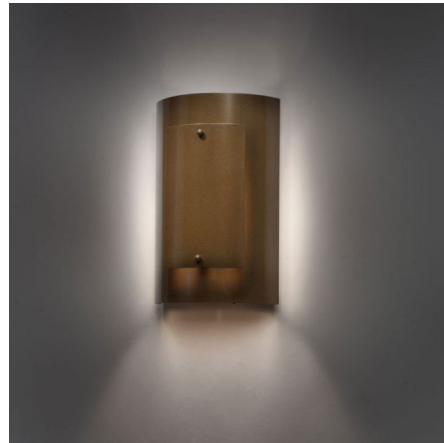

Lightology

lightology.com
866-954-4489
06-18-26

Project: _____

Company: _____

Location: _____ Fixture Type: _____

SPEC #: **ULT367942**

Approved On: _____ Approved By: _____

Luz Azul 9317 Wall Light

By UltraLights

Description

Luz Azul 9317 Wall Sconce features a Cast Bronze, Chrome, or Black finish. Available in small, medium, or large sizes with LED or Incandescent lamping options. LED: One 6/8/17 watt, 120 volt 3000K 85CRI LED type bulb is included. Dimmable with a 0-10V dimmer, sold separately. Incandescent: Two 60 watt, 120 volt A19 type medium base incandescent bulb is required, but not included. Small is ADA compliant. Made in the USA. Small: 7.5 inch width x 11.75 inch height x 3.5 inch depth. Medium: 9.5 inch width x 17.75 inch height x 4.5 inch depth. Large: 9.5 inch width x 23.75 inch height x 4.5 inch depth.

Shown in cast bronze

Specifications

COLOR	N/A
BODY FINISH	Cast Bronze
WATTAGE	6W
DIMMER	0-10V
DIMENSIONS	7.5"W x 11.75"H x 3.5"D
INTEGRATED LED MODULE	1 x LED/6W/120-277V LED
COUNTRY OF ORIGIN	United States