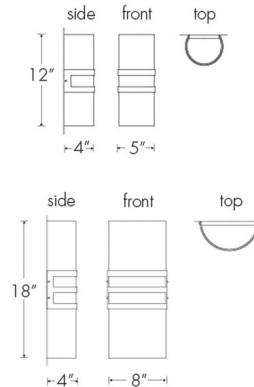

### Specifications

COLOR	Opal
BODY FINISH	Chrome
WATTAGE	80W
DIMMER	Standard 120V
DIMENSIONS	5"W x 12"H x 4"D
BULB NOT INCLUDED	2 x B10/Candelabra (E12)/40W/120V Incandescent
COUNTRY OF ORIGIN	United States