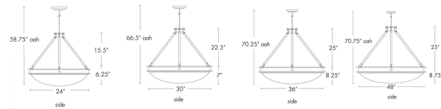

Description

Compass 9925 Pendant features a White Swirl or Opal acrylic diffuser with a Black, Cast Bronze, or Chrome finish.

Shown in black / white swirl

Specifications

COLOR White Swirl
BODY FINISH Black
WATTAGE 82.6W
DIMMER 0-10V
DIMENSIONS 48"W x 33.75"H
INTEGRATED LED MODULE 1 x LED/82.6W/120-277V LED
COUNTRY OF ORIGIN United States