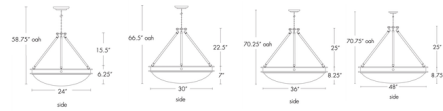

Description

Compass 9925 Pendant features a White Swirl or Opal acrylic diffuser with a Black, Cast Bronze, or Chrome finish.

Shown in black / white swirl

Specifications

COLOR White Swirl
BODY FINISH Black
WATTAGE 82.6W
DIMMER 0-10V
DIMENSIONS 48"W x 33.75"H
INTEGRATED LED MODULE 1 x LED/82.6W/120-277V LED
COUNTRY OF ORIGIN United States