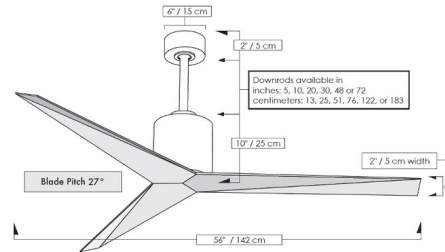

### Description

The Atlas Fan Eliza Ceiling Fan is a wet location fan featuring a unique blade shape designed to maximize air movement at the outer edge of the blade, resulting in more efficient air velocity rings, less blade drag, and greater motor optimization. DC motor constructed of cast aluminum and heavy stamped steel. 56 inch blade span and 27 degree blade pitch. Includes a vaulted ceiling canopy for up to 30 degrees, 10 inch downrod, 6-speed RF remote control with reverse function in Black, and a 6-speed wireless Decora-style wall control in White. ETL listed. Lifetime limited warranty.

### Specifications

BLADE COLOR	Brushed Nickel
BODY FINISH	Brushed Nickel
WATTAGE	N/A
DIMMER	N/A
DIMENSIONS	56"W x 22"H
BULB	N/A
COUNTRY OF ORIGIN	China

CLICK TO VIEW PRODUCT

Notes: