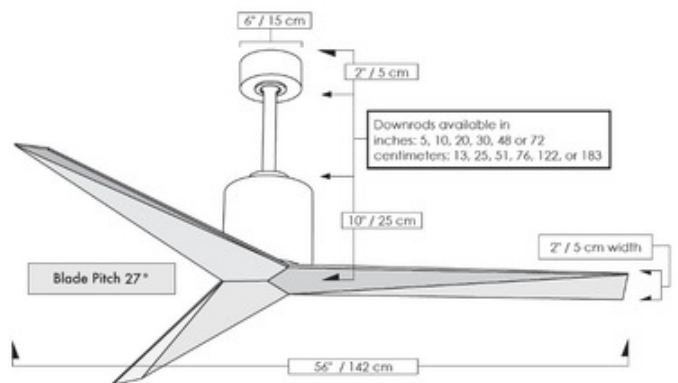

### DESCRIPTION

The Atlas Fan Eliza Ceiling Fan is a wet location fan featuring a unique blade shape designed to maximize air movement at the outer edge of the blade, resulting in more efficient air velocity rings, less blade drag, and greater motor optimization. DC motor constructed of cast aluminum and heavy stamped steel. 56 inch blade span and 27 degree blade pitch. Includes a vaulted ceiling canopy for up to 30 degrees, 10 inch downrod, 6-speed RF remote control with reverse function in Black, and a 6-speed wireless Decora-style wall control in White. ETL listed. Lifetime limited warranty.

Shown in: Brushed Nickel / Brushed Nickel

SHADE COLOR	Brushed Nickel
BODY FINISH	Brushed Nickel
WATTAGE	N/A
DIMMER	N/A
DIMENSIONS	56"W x 22"H
LAMP	N/A

SPEC # MWG368735

COMPANY	PROJECT	FIXTURE TYPE	APPROVED BY	DATE