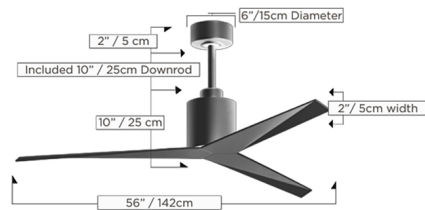

### Description

The Atlas Fan Eliza Ceiling Fan is a wet location fan featuring a unique blade shape designed to maximize air movement at the outer edge of the blade, resulting in more efficient air velocity rings, less blade drag, and greater motor optimization. DC motor constructed of cast aluminum and heavy stamped steel. 56 inch blade span and 27 degree blade pitch. Includes a vaulted ceiling canopy for up to 30 degrees, 10 inch downrod, 6-speed RF remote control with reverse function in Black, and a 6-speed wireless Decora-style wall control in White. ETL listed. Lifetime limited warranty.

### Specifications

|                   |                |
|-------------------|----------------|
| BLADE COLOR       | Brushed Nickel |
| BODY FINISH       | Brushed Nickel |
| WATTAGE           | N/A            |
| DIMMER            | N/A            |
| DIMENSIONS        | 56"W x 22"H    |
| BULB              | N/A            |
| COUNTRY OF ORIGIN | China          |