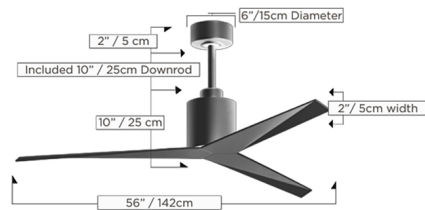

Description

The Atlas Fan Eliza Ceiling Fan is a wet location fan featuring a unique blade shape designed to maximize air movement at the outer edge of the blade, resulting in more efficient air velocity rings, less blade drag, and greater motor optimization. DC motor constructed of cast aluminum and heavy stamped steel. 56 inch blade span and 27 degree blade pitch. Includes a vaulted ceiling canopy for up to 30 degrees, 10 inch downrod, 6-speed RF remote control with reverse function in Black, and a 6-speed wireless Decora-style wall control in White. ETL listed. Lifetime limited warranty.

Shown in gloss white / glossy white

Specifications

BLADE COLOR	Glossy White
BODY FINISH	Gloss White
WATTAGE	N/A
DIMMER	N/A
DIMENSIONS	56"W x 22"H
BULB	N/A
COUNTRY OF ORIGIN	China

CLICK TO VIEW PRODUCT

Notes: