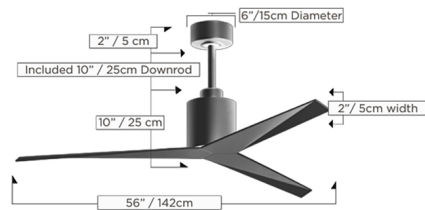

Description

The Atlas Fan Eliza Ceiling Fan is a wet location fan featuring a unique blade shape designed to maximize air movement at the outer edge of the blade, resulting in more efficient air velocity rings, less blade drag, and greater motor optimization. DC motor constructed of cast aluminum and heavy stamped steel. 56 inch blade span and 27 degree blade pitch. Includes a vaulted ceiling canopy for up to 30 degrees, 10 inch downrod, 6-speed RF remote control with reverse function in Black, and a 6-speed wireless Decora-style wall control in White. ETL listed. Lifetime limited warranty.

Shown in gloss white / gray ash tone

Specifications

BLADE COLOR	Gray Ash Tone
BODY FINISH	Gloss White
WATTAGE	N/A
DIMMER	N/A
DIMENSIONS	56"W x 22"H
BULB	N/A
COUNTRY OF ORIGIN	China

CLICK TO VIEW PRODUCT

Notes: