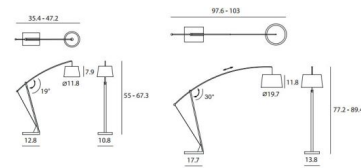

### Description

Archer Floor Lamp features a Black fabric shade with a solid bow arm in Black steel and Beech wood. The bowstring makes for easy adjustment of the lamps arm. Available in large and x-large sizes. 60 watt, 120 volt A19 type Medium base incandescent bulbs are required, but not included. Damp location rated. ETL listed. Large: 47.2 inch width x 67.3 inch height, shade is 11.8 inches in diameter. X-Large: 101.5 inch width x 87.4 inch height, shade is 19.7 inches in diameter.

### Specifications

COLOR	Black
BODY FINISH	Beech Wood
WATTAGE	129W
DIMMER	N/A
DIMENSIONS	101.5"W x 87.4"H
BULB NOT INCLUDED	3 x A19/Medium (E26)/43W/120V Incandescent
COUNTRY OF ORIGIN	China

CLICK TO VIEW PRODUCT