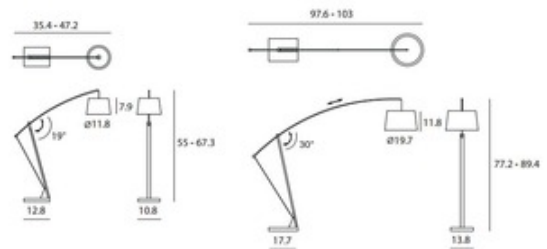

Lightology

Archer Floor Lamp

ITEM NUMBER

SEE368760

BRAND

Seed Design

DESCRIPTION

Archer Floor Lamp features a Black fabric shade with a solid bow arm in Black steel and Beech wood. The bowstring makes for easy adjustment of the lamps arm. Available in large and x-large sizes. 60 watt, 120 volt A19 type Medium base incandescent bulbs are required, but not included. Damp location rated. ETL listed. Large: 47.2 inch width x 67.3 inch height, shade is 11.8 inches in diameter. X-Large: 101.5 inch width x 87.4 inch height, shade is 19.7 inches in diameter.

Shown in: Beech Wood / Black

SHADE COLOR	Black
BODY FINISH	Beech Wood
WATTAGE	129W
DIMMER	Standard 120V
DIMENSIONS	101.5"W x 87.4"H
LAMP	3 x A19/Medium (E26)/43W/120V Incandescent

ITEM NUMBER

SEE368760

COMPANY