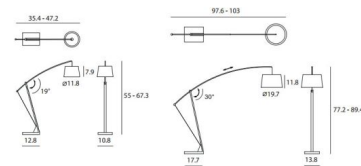

### Description

Archer Floor Lamp features a Black fabric shade with a solid bow arm in Black steel and Beech wood. The bowstring makes for easy adjustment of the lamps arm. Available in large and x-large sizes. 60 watt, 120 volt A19 type Medium base incandescent bulbs are required, but not included. Damp location rated. ETL listed. Large: 47.2 inch width x 67.3 inch height, shade is 11.8 inches in diameter. X-Large: 101.5 inch width x 87.4 inch height, shade is 19.7 inches in diameter.

### Specifications

COLOR . . . . .	Black
BODY FINISH . . . . .	Beech Wood
WATTAGE . . . . .	129W
DIMMER . . . . .	N/A
DIMENSIONS . . . . .	101.5"W x 87.4"H
BULB NOT INCLUDED . . . . .	3 x A19/Medium (E26)/43W/120V Incandescent
COUNTRY OF ORIGIN . . . . .	China