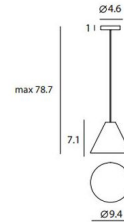

### Specifications

COLOR	Concrete
BODY FINISH	White
WATTAGE	100W
DIMMER	Standard 120V
DIMENSIONS	78.7"L x 9.4"W x 7.1"H
BULB NOT INCLUDED	1 x A19/Medium (E26)/100W/120V Incandescent
COUNTRY OF ORIGIN	China