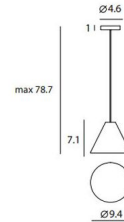

Description

Concrete Cone Pendant desires to challenge your every perception of texture and lighting. As a material, concrete is exceptionally energy efficient compared to that of metal or glass. By using concrete as a lampshade the pendant has responsibly kept in tune with concepts of green living in mind. Comes with 6.5 feet of cord to customize length.

Shown in white / concrete

Specifications

COLOR	Concrete
BODY FINISH	White
WATTAGE	100W
DIMMER	Standard 120V
DIMENSIONS	78.7"L x 9.4"W x 7.1"H
BULB NOT INCLUDED	1 x A19/Medium (E26)/100W/120V Incandescent
COUNTRY OF ORIGIN	China