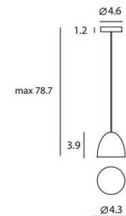

CLICK TO VIEW PRODUCT

Notes: