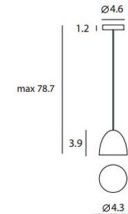

CLICK TO VIEW PRODUCT

Notes: