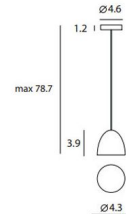

CLICK TO VIEW PRODUCT

Notes: