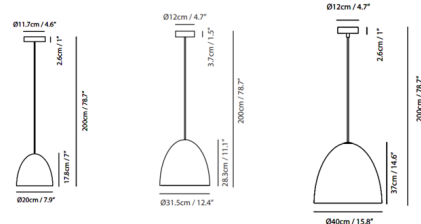

Shown in chrome / concrete

Specifications

COLOR Concrete
 BODY FINISH Chrome
 WATTAGE 100W
 DIMMER Standard 120V
 DIMENSIONS 12.4"W x 11.1"H
 BULB NOT INCLUDED 1 x A19/Medium (E26)/100W/120V Incandescent
 OTHER BULB OPTIONS 1 x A19/Medium (E26)/120V LED
 COUNTRY OF ORIGIN China

Technical Information

PRODUCT DIMENSIONS Max Overall Height: 78.7"

CLICK TO VIEW PRODUCT

Notes: