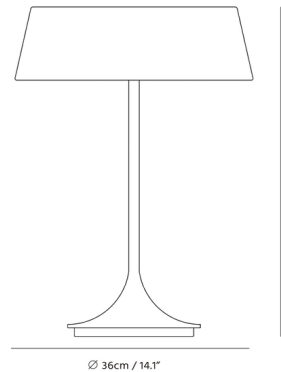

## China Table Lamp

By Seed Design

### Description

China Table Lamp epitomizes an oriental spirit, an elder with infinite wisdom. It intelligently comes with a on/off switch. Turn the base on and you will find a subtle light spinning. It is singing and celebrating the chords of the Eastern spirit. Two 60 watt, 120 volt A19 type Medium base incandescent bulb is required, but not included. ETL listed. 14.2 inch width x 19.7 inch height.

### Specifications

COLOR	N/A
BODY FINISH	Black
WATTAGE	18W
DIMMER	Standard 120V
DIMENSIONS	14.2"W x 19.7"H
BULB NOT INCLUDED	2 x A19/Medium (E26)/9W/120V LED
COUNTRY OF ORIGIN	China

CLICK TO VIEW PRODUCT