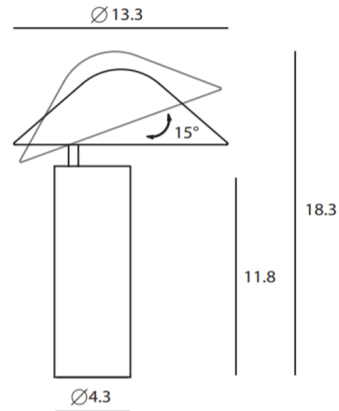

Shown in matte black

Specifications

COLOR	N/A
BODY FINISH	Matte Black
WATTAGE	60W
DIMMER	N/A
DIMENSIONS	13.3"W x 18.3"H
BULB NOT INCLUDED	1 x A19/Medium (E26)/60W/120V Incandescent
OTHER BULB OPTIONS	1 x A19/Medium (E26)/120V LED
COUNTRY OF ORIGIN	China