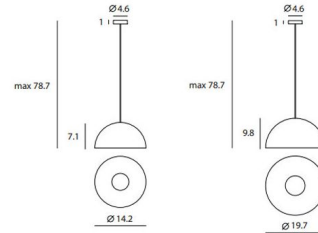

## Dome Pendant By Seed Design

### Specifications

COLOR	N/A
BODY FINISH	Matte Black
WATTAGE	100W
DIMMER	Standard 120V
DIMENSIONS	19.7"W x 9.8"H
BULB NOT INCLUDED	1 x A19/Medium (E26)/100W/120V Incandescent
OTHER BULB OPTIONS	1 x A19/Medium (E26)/120V LED
COUNTRY OF ORIGIN	China