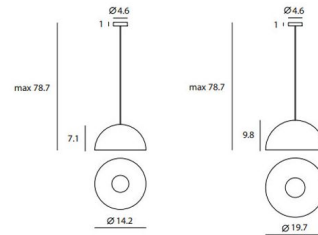

Description

The Dome Pendant features a dramatic oversized shade in a very no nonsense approach. This design is spectacularly coated with a centric-circled aluminum reflector and bulb cover, which warms the ambience in any room. ETL listed.

Shown in matte black

Specifications

COLOR	N/A
BODY FINISH	Matte Black
WATTAGE	100W
DIMMER	Standard 120V
DIMENSIONS	19.7"W x 9.8"H
BULB NOT INCLUDED	1 x A19/Medium (E26)/100W/120V Incandescent
OTHER BULB OPTIONS	1 x A19/Medium (E26)/120V LED
COUNTRY OF ORIGIN	China