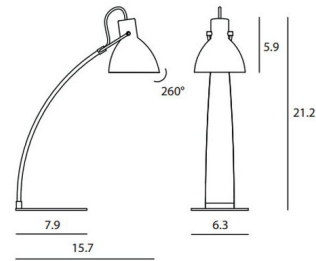

Description

Laito Table Lamp is a modern interpretation incorporating wood elements that embody natural textures and aromas. Electric wires are cleverly concealed in the wooden arch of the lamp, emerging out at the matted metal base. To add a twist of modern, the contrasting chord serves as an interesting element of surprise. Available in a Matte Black shade, Wood stem and Red cord, Matte Grey shade, Wood stem and Orange cord, or Matte White shade, Wood stem and Orange cord. One 60 watt, 120 volt A19 type Medium base incandescent bulb is required, but not included. ETL listed. 15.7 inch width x 21.2 inch height.

Shown in wood / matte black

Specifications

COLOR Matte Black
BODY FINISH Wood
WATTAGE 43W
DIMMER Standard 120V
DIMENSIONS 15.7"W x 21.2"H
BULB NOT INCLUDED 1 x A19/Medium (E26)/43W/120V Incandescent
COUNTRY OF ORIGIN China