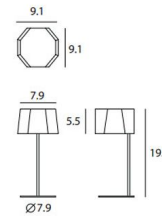

Shown in matte black / frosted

Specifications

COLOR	Frosted
BODY FINISH	Matte Black
WATTAGE	8W
DIMMER	Standard 120V
DIMENSIONS	9.1"W x 19.7"H
BULB NOT INCLUDED	1 x A19/Medium (E26)/8W/120V LED
OTHER BULB OPTIONS	1 x A19/Medium (E26)/60W/120V Incandescent
COUNTRY OF ORIGIN	China