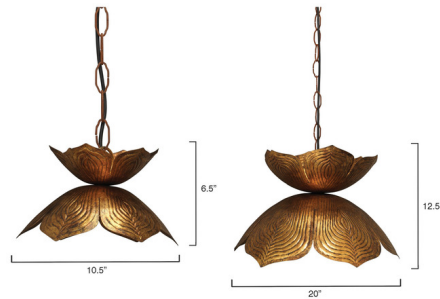

Lightology

lightology.com
866-954-4489
04-04-26

Project: _____

Company: _____

Location: _____ Fixture Type: _____

SPEC #: **JYC369042**

Approved On: _____ Approved By: _____

Flowering Lotus Pendant By Jamie Young Company

Description

The Flowering Lotus Pendant features an Antique Gold finish and is available in two sizes. Small: One 40 watt max 120 volt medium base bulb is required, but not included. 10.5 inch width x 6.5 inch height. Large: One 60 watt max 120 volt medium base bulb is required, but not included. 20 inch width x 12.5 inch height. Includes 8 foot bronze chain and 5 inch bronze canopy.

Shown in antique gold

Specifications

COLOR	N/A
BODY FINISH	Antique Gold
WATTAGE	8W
DIMMER	Standard 120V
DIMENSIONS	96"L x 20"W x 12.5"H
BULB NOT INCLUDED	1 x A19/Medium (E26)/8W/120V LED
OTHER BULB OPTIONS	1 x A19/Medium (E26)/60W/120V Incandescent