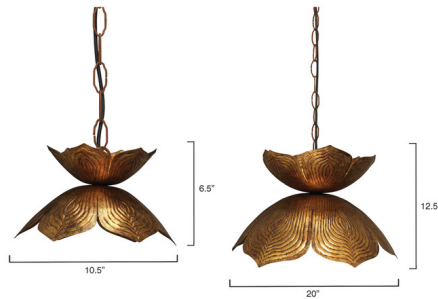

Specifications

COLOR	N/A
BODY FINISH	Antique Gold
WATTAGE	8W
DIMMER	Standard 120V
DIMENSIONS	96"L x 20"W x 12.5"H
BULB NOT INCLUDED	1 x A19/Medium (E26)/8W/120V LED
OTHER BULB OPTIONS	1 x A19/Medium (E26)/60W/120V Incandescent

CLICK TO VIEW PRODUCT

Notes: