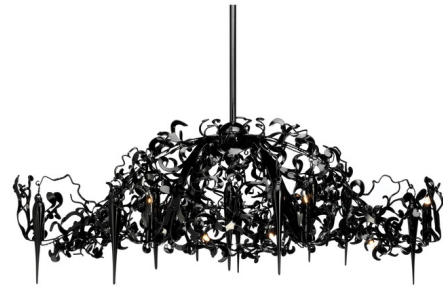

# Lightology

lightology.com  
866-954-4489  
05-25-26

Project: \_\_\_\_\_

Company: \_\_\_\_\_

Location: \_\_\_\_\_ Fixture Type: \_\_\_\_\_

SPEC #: **BVE37178**

Approved On: \_\_\_\_\_ Approved By: \_\_\_\_\_

## Flower Power Oval Chandelier

By Brand Van Egmond

### Description

Flower Power oval chandelier features flowing, seventies shapes that are set-off against large icicles, creating an exciting spectacle for the eyes. Breaking with the tradition of hand-crafting wires of steel, the cutting of steel plates into flower shapes led to the creation of Flower Power. Note: All sizes require a special rated junction box for fixtures weighing over 50 pounds.

### Specifications

COLOR	N/A
BODY FINISH	Matte Black
WATTAGE	300W
DIMMER	Standard 120V
DIMENSIONS	78"L x 45.3"W x 15.8"H
BULB INCLUDED	12 x JCD/G9/25W/120V Halogen
COUNTRY OF ORIGIN	Netherlands

CLICK TO VIEW PRODUCT