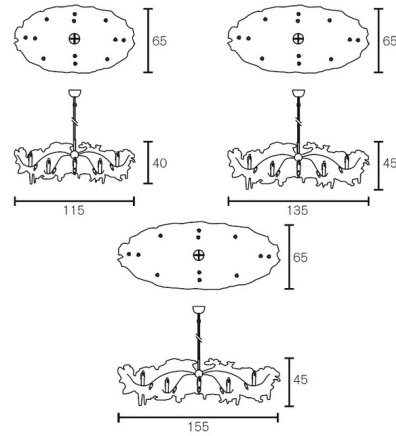

### Description

Flower Power oval chandelier features flowing, seventies shapes that are set-off against large icicles, creating an exciting spectacle for the eyes. Breaking with the tradition of hand-crafting wires of steel, the cutting of steel plates into flower shapes led to the creation of Flower Power. Note: All sizes require a special rated junction box for fixtures weighing over 50 pounds.

### Specifications

COLOR	N/A
BODY FINISH	Matte Black
WATTAGE	300W
DIMMER	Standard 120V
DIMENSIONS	78"L x 45.3"W x 15.8"H
BULB INCLUDED	12 x JCD/G9/25W/120V Halogen
COUNTRY OF ORIGIN	Netherlands

CLICK TO VIEW PRODUCT