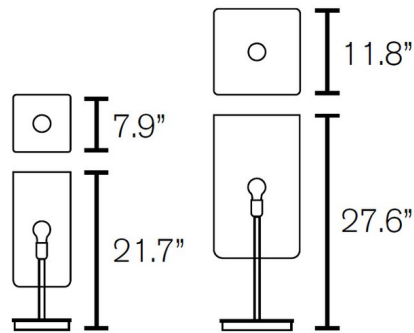

By Brand Van Egmond

Description

The Hollywood Block Table Lamp features sculpted metal in an organic design, evocative of bare branched trees. Light reflects off the sinewy branches of this sculptural masterpiece Available in two sizes. Each fixture is a unique, hand crafted piece, and comes with a certificate of authenticity.

Shown in nickel

Specifications

COLOR	N/A
BODY FINISH	Nickel
WATTAGE	75W
DIMMER	Included
DIMENSIONS	7.9"W x 21.7"H x 7.9"D
BULB NOT INCLUDED	1 x A19/Medium (E26)/75W/120V Incandescent
OTHER BULB OPTIONS	1 x A19/Medium (E26)/120V LED
COUNTRY OF ORIGIN	Netherlands