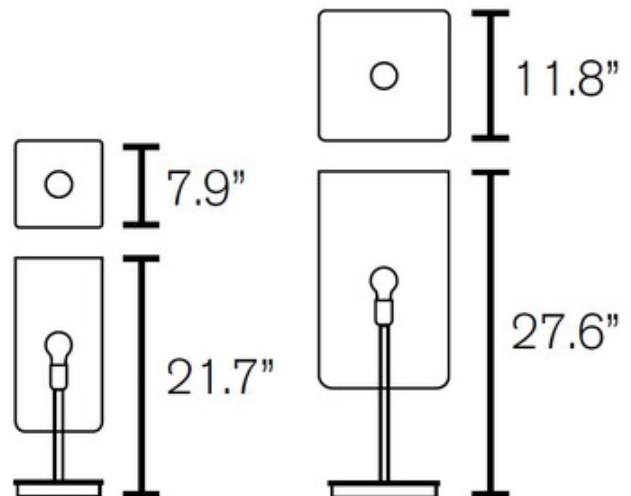

DESIGNER Annet van Egmond & William Brand
BRAND Brand Van Egmond

DESCRIPTION

The Hollywood Block Table Lamp features sculpted metal in an organic design, evocative of bare branched trees. Light reflects off the sinewy branches of this sculptural masterpiece Available in two sizes. Each fixture is a unique, hand crafted piece, and comes with a certificate of authenticity.

Shown in: Nickel

SHADE COLOR	N/A
BODY FINISH	Nickel
WATTAGE	75W
DIMMER	Included
DIMENSIONS	7.9"W x 21.7"H x 7.9"D
BULB NOT INCLUDED	
LAMP	1 x A19/Medium (E26)/75W/120V Incandescent 1 x A19/Medium (E26)/120V LED
SPEC #	BVE37214