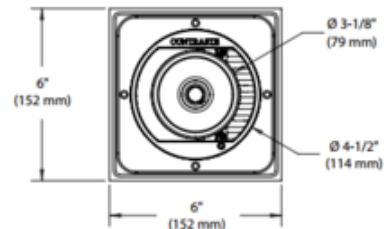

TRIM COLOR	N/A
BODY FINISH	Matte Black
WATTAGE	20W
DIMMER	0-10V
DIMENSIONS	6"W x 7.56"H x 6"D
INTEGRATED LED MODULE	
LAMP	1 x LED/20W/120V LED

Technical Information

LUMINOUS FLUX	936 lumens
LUMENS/WATT	46.80
LAMP COLOR	3000K Warm Dim
COLOR RENDERING	90 CRI
BEAM ANGLE	26°
LAMP LIFE	50000 hours
FUNCTION	Adjustable Accent
CEILING TYPE	Drywall with Trim
HOUSING TYPE	New Construction NON IC
HOUSING HEIGHT	8"
SPEC #	CLT372150