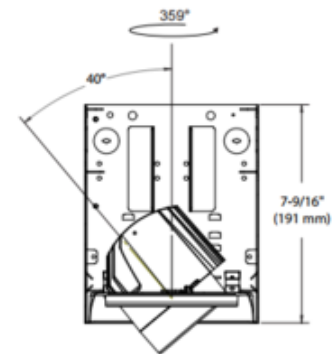

TRIM COLOR	N/A
BODY FINISH	Matte Black
WATTAGE	20W
DIMMER	0-10V
DIMENSIONS	6"W x 7.56"H x 6"D
INTEGRATED LED MODULE	
LAMP	1 x LED/20W/120V LED

Technical Information

LUMINOUS FLUX	936 lumens
LUMENS/WATT	46.80
LAMP COLOR	3000K Warm Dim
COLOR RENDERING	90 CRI
BEAM ANGLE	26°
LAMP LIFE	50000 hours
FUNCTION	Adjustable Accent
CEILING TYPE	Drywall with Trim
HOUSING TYPE	New Construction NON IC
HOUSING HEIGHT	8"
SPEC #	CLT372150