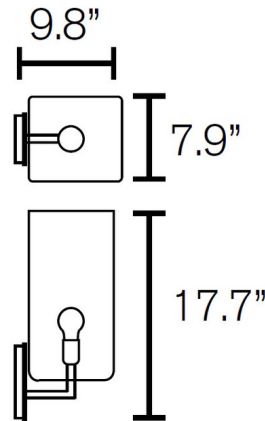

### Specifications

COLOR	N/A
BODY FINISH	Nickel
WATTAGE	75W
DIMMER	Standard 120V
DIMENSIONS	7.9"W x 17.7"H x 9.8"D
BULB NOT INCLUDED	1 x A19/Medium (E26)/75W/120V Incandescent
OTHER BULB OPTIONS	1 x A19/Medium (E26)/120V LED
COUNTRY OF ORIGIN	Netherlands