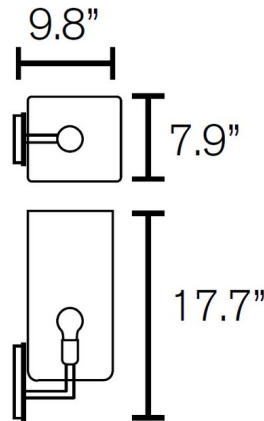

Shown in nickel

Specifications

COLOR	N/A
BODY FINISH	Nickel
WATTAGE	75W
DIMMER	Standard 120V
DIMENSIONS	7.9"W x 17.7"H x 9.8"D
BULB NOT INCLUDED	1 x A19/Medium (E26)/75W/120V Incandescent
OTHER BULB OPTIONS	1 x A19/Medium (E26)/120V LED
COUNTRY OF ORIGIN	Netherlands