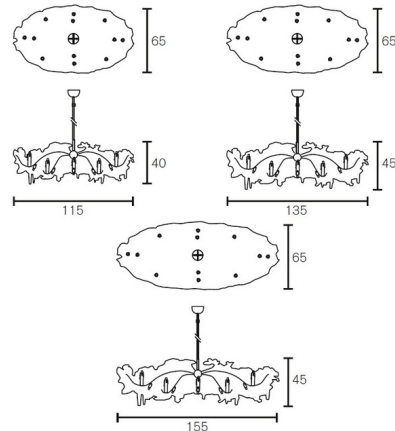

Lightology

lightology.com
866-954-4489
05-24-26

Project: _____

Company: _____

Location: _____ Fixture Type: _____

SPEC #: **BVE37242**

Approved On: _____ Approved By: _____

Flower Power Oval Chandelier

By Brand Van Egmond

Description

Flower Power oval chandelier features flowing, seventies shapes that are set-off against large icicles, creating an exciting spectacle for the eyes. Breaking with the tradition of hand-crafting wires of steel, the cutting of steel plates into flower shapes led to the creation of Flower Power. Note: All sizes require a special rated junction box for fixtures weighing over 50 pounds.

Shown in matte black

Specifications

COLOR	N/A
BODY FINISH	Matte Black
WATTAGE	300W
DIMMER	Standard 120V
DIMENSIONS	78"L x 53.2"W x 17.7"H
BULB INCLUDED	12 x JCD/G9/25W/120V Halogen
COUNTRY OF ORIGIN	Netherlands

Technical Information

PRODUCT DIMENSIONS . Downrod Lengths Included: 2 x 39.35" (can be field cut)

CLICK TO VIEW PRODUCT

Notes: