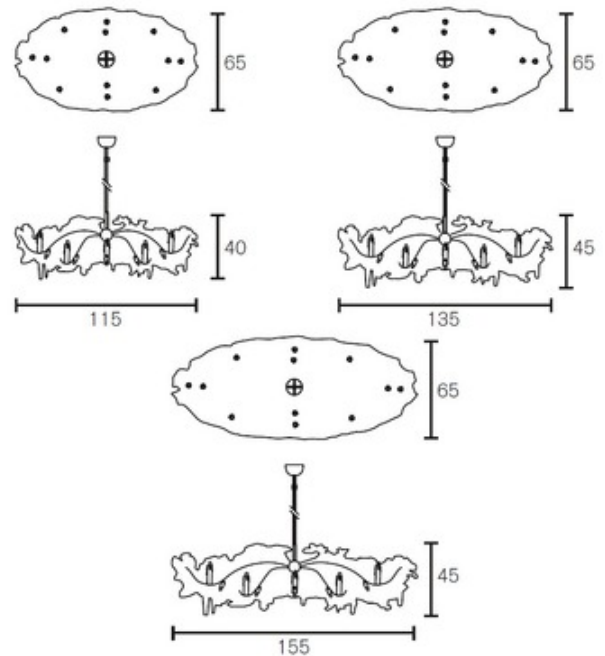

Shown in: Matte Black

Technical Information

PRODUCT DIMENSIONS Downrod Lengths Included: 2 x 39.35" (can be field cut)

SPEC # BVE37242

COMPANY	PROJECT	FIXTURE TYPE	APPROVED BY	DATE