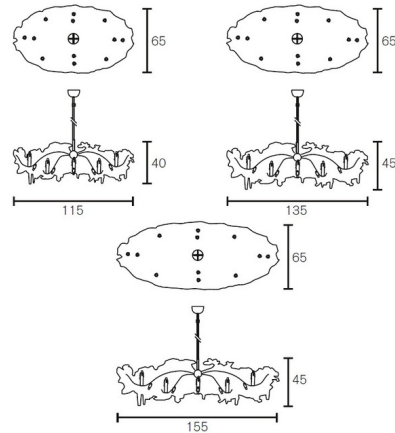

Lightology

lightology.com
866-954-4489
04-08-26

Project: _____

Company: _____

Location: _____ Fixture Type: _____

SPEC #: **BVE37242**

Approved On: _____ Approved By: _____

Flower Power Oval Chandelier

By Brand Van Egmond

Description

Flower Power oval chandelier features flowing, seventies shapes that are set-off against large icicles, creating an exciting spectacle for the eyes. Breaking with the tradition of hand-crafting wires of steel, the cutting of steel plates into flower shapes led to the creation of Flower Power. Note: All sizes require a special rated junction box for fixtures weighing over 50 pounds.

Shown in matte black

Specifications

COLOR N/A
BODY FINISH Matte Black
WATTAGE 300W
DIMMER Standard 120V
DIMENSIONS 78"L x 53.2"W x 17.7"H
BULB INCLUDED 12 x JCD/G9/25W/120V Halogen
COUNTRY OF ORIGIN Netherlands

Technical Information

PRODUCT DIMENSIONS . Downrod Lengths Included: 2 x 39.35" (can be field cut)

CLICK TO VIEW PRODUCT

Notes: