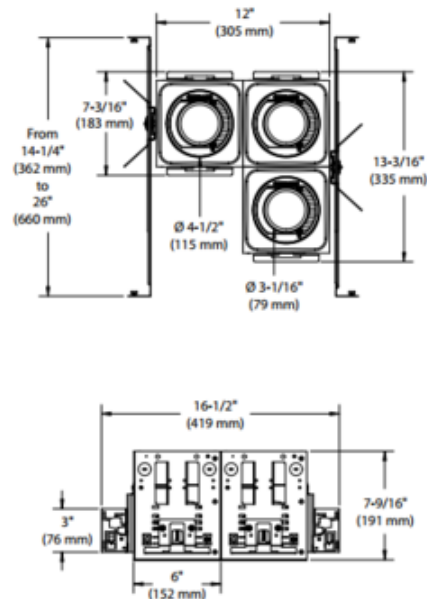

Modul-Aim L Color Tune Non-IC New Construction Housing

Shown in: Matte Black

List Price: \$2625.00  
 Our Price: \$1890.00

Shade Color: N/A  
 Body Finish: Matte Black  
 Lamp: 3 x LED/20W/120V LED  
 Wattage: 60W  
 Dimmer: 0-10V  
 Dimensions: 16.5"L x 13.18"W x 7.56"H

Technical Information

Luminous Flux: 2808 lumens  
 Lumens/Watt: 140.40  
 Lamp Color: 2 K  
 Color Rendering: 90 CRI  
 Beam Angle: 26°  
 Lamp Life: 50000 hours  
 Housing Type: New Construction NON IC  
 Housing Height: 8"  
 Aperture Shape: Round  
 Aperture Size: 4.500"

Description:

Modul Aim 3-Light L-Shape Color Tuning Non-IC New Construction Assembled Housing with 26 or 41 Degree Beam Angle features a powder coated 22 gauge galvanized steel housing to fit in ceilings up to 1 inch thick. Available in Matte White or Matte Black. Non-IC rating requires no direct contact with insulation and at least 3 inch clearance between housing and insulation. Swivels 360 degrees and tilts 40 degrees with a one screw locking device to lock both axis in position. Includes 3X20 watts LED Lumenetix Araya CTM1 Color Tuning Tunable White Module which allows the user to program millions of color combinations using a user friendly Bluetooth application available on iOS mobile devices. The application allows programming of different scenes, colors, and color temperatures while the day-to-day control is ensured by standard 0-10V wall mounted dimmers. 2808 lumens at 4000K/47 lumens per watt, 90+ CRI. Lumen maintenance greater than 70 percent after 50,000 hours of operation. Optical reflectors available in 26 degree narrow flood and 41 degree wide flood. UL listed for damp locations. Energy Star certified. 5 year warranty on LED module and driver. 16.5 length x 13.18 inch width x 7.56 inch height housing. Available in a with trim option, offered in three finishes, or a trimless option requiring a mesh plate. Mask accessory available to conceal interior