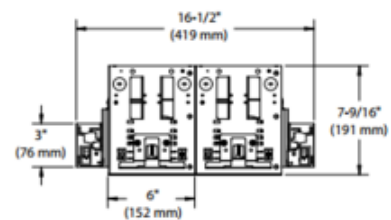

COMPANY	PROJECT	FIXTURE TYPE	APPROVED BY	DATE