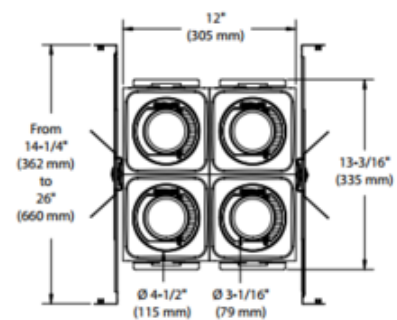

COMPANY	PROJECT	FIXTURE TYPE	APPROVED BY	DATE