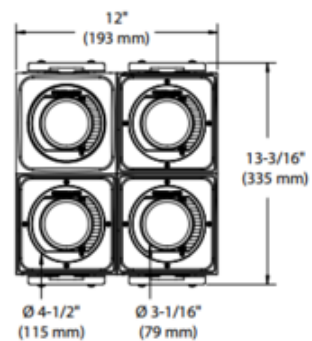

TRIM COLOR	N/A
BODY FINISH	Matte Black
WATTAGE	80W
DIMMER	0-10V
DIMENSIONS	12"L x 13.12"W x 7.62"H
INTEGRATED LED MODULE	
LAMP	4 x LED/20W/120V LED

Technical Information

LUMINOUS FLUX	3744 lumens
LUMENS/WATT	187.20
LAMP COLOR	Tunable White
COLOR RENDERING	90 CRI
BEAM ANGLE	26°
LAMP LIFE	50000 hours
HOUSING TYPE	Remodel NON IC
HOUSING HEIGHT	8"
APERTURE SHAPE	Round
SPEC #	CLT374187