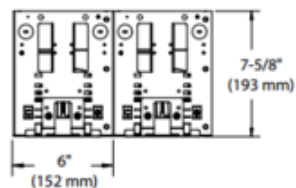

TRIM COLOR	N/A
BODY FINISH	Matte Black
WATTAGE	80W
DIMMER	0-10V
DIMENSIONS	12"L x 13.12"W x 7.62"H
INTEGRATED LED MODULE	
LAMP	4 x LED/20W/120V LED

Technical Information

LUMINOUS FLUX	3744 lumens
LUMENS/WATT	187.20
LAMP COLOR	Tunable White
COLOR RENDERING	90 CRI
BEAM ANGLE	26°
LAMP LIFE	50000 hours
HOUSING TYPE	Remodel NON IC
HOUSING HEIGHT	8"
APERTURE SHAPE	Round
SPEC #	CLT374187