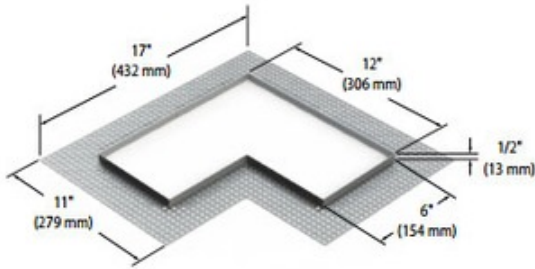

Modul-Aim L Flangeless Trim

Description:

Trimless Mesh Plate required for use with Contrast Lighting Modul Aim 3-Light L-Shape trimless applications. 17 inch square x .50 inch height.

Shown in: Aluminum

List Price: \$140.00
 Our Price: \$85.68

Shade Color: N/A
 Body Finish: Aluminum
 Lamp: N/A
 Wattage: N/A
 Dimmer: N/A
 Dimensions: 17"W x 0.5"H x 17"D

Technical Information

Function: Adjustable Accent
 Ceiling Type: Drywall Trimless/Flush
 Aperture Shape: Round
 Aperture Size: 4.500"