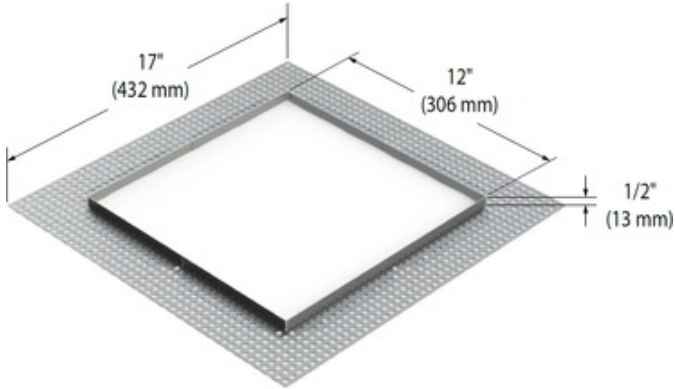

Modul-Aim Square Flangeless Trim

Description:

Trimless Mesh Plate required for use with Contrast Lighting Modul Aim 4-Light Square trimless applications. 12 inch square x .50 inch height.

Shown in: Aluminum

List Price: \$130.00
 Our Price: \$93.60

Shade Color: N/A
 Body Finish: Aluminum
 Lamp: N/A
 Wattage: N/A
 Dimmer: N/A
 Dimensions: 12"W x 0.5"H x 12"D

Technical Information

Function: Adjustable Accent
 Ceiling Type: Drywall Trimless/Flush
 Aperture Shape: Round
 Aperture Size: 4.500"