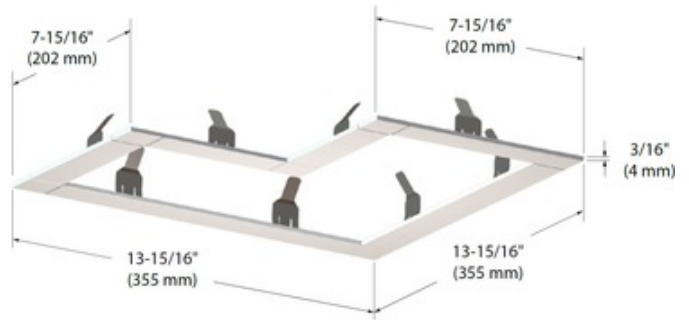

**BRAND** Contrast Lighting

**DESCRIPTION**

Modul Aim 3-Light L-Shape Trim for use with Contrast Lighting Modul Aim assembled units. Available in Matte White, Metallic Grey or Matte Black finish. 13.31 inch width x 13.31 inch depth x .18 inch height.

<b>TRIM COLOR</b>	N/A
<b>BODY FINISH</b>	Matte White
<b>WATTAGE</b>	N/A
<b>DIMMER</b>	N/A
<b>DIMENSIONS</b>	13.31"W x 0.18"H x 13.31"D
<b>LAMP</b>	N/A

*Technical Information*

<b>FUNCTION</b>	Adjustable Accent
<b>CEILING TYPE</b>	Drywall with Trim
<b>APERTURE SHAPE</b>	Round
<b>APERTURE SIZE</b>	4.500"