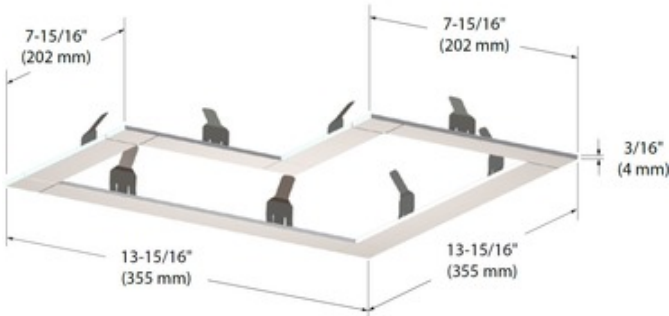

Modul-Aim L Trim

**Description:**

Modul Aim 3-Light L-Shape Trim for use with Contrast Lighting Modul Aim assembled units. Available in Matte White, Metallic Grey or Matte Black finish. 13.31 inch width x 13.31 inch depth x .18 inch height.

Shown in: Matte White

List Price: \$87.50  
 Our Price: \$63.00

Shade Color: N/A  
 Body Finish: Matte White  
 Lamp: N/A  
 Wattage: N/A  
 Dimmer: N/A  
 Dimensions: 13.31"W x 0.18"H x 13.31"D

**Technical Information**

Function: Adjustable Accent  
 Ceiling Type: Drywall with Trim  
 Aperture Shape: Round  
 Aperture Size: 4.500"

|                                  |  |               |                    |
|----------------------------------|--|---------------|--------------------|
| Product Number: <b>CLT374287</b> |  |               |                    |
| Company:                         |  | Fixture Type: | Date: Dec 14, 2019 |
| Project:                         |  | Approved By:  |                    |