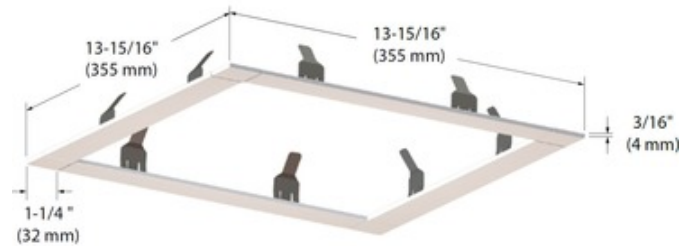

BRAND Contrast Lighting

DESCRIPTION

Modul Aim 4-Light Square Trim for use with Contrast Lighting Modul Aim assembled units. Available in Matte White, Metallic Grey or Matte Black finish. 13.94 inch width x 13.94 inch depth x .18 inch height.

TRIM COLOR	N/A
BODY FINISH	Matte White
WATTAGE	N/A
DIMMER	N/A
DIMENSIONS	13.94"W x 0.18"H x 13.94"D
LAMP	N/A
<i>Technical Information</i>	
FUNCTION	Adjustable Accent
CEILING TYPE	Drywall with Trim
APERTURE SHAPE	Round
APERTURE SIZE	4.500"
SPEC #	CLT374290