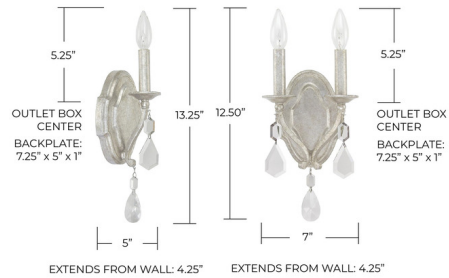

## Blakely Crystal Wall Light By Capital Lighting

### Description

Blakely Crystal Wall Light features an Antique Silver finish with Clear crystals or an Antique Gold finish with Clear crystals. 60 watt max 120 volt candelabra base bulbs are required, but not included. Small: 5 inch width x 16.25 inch height x 4.25 inch depth. Large: 7 inch width x 15.75 inch height x 4.25 inch depth. UL listed.

### Specifications

COLOR	N/A
BODY FINISH	Antique Silver / Clear Crystals
WATTAGE	5W
DIMMER	Standard 120V
DIMENSIONS	5"W x 16.25"H x 4.25"D
BULB NOT INCLUDED	1 x B11/Candelabra (E12)/5W/120V LED
OTHER BULB OPTIONS	1 x B10/Candelabra (E12)/60W/120V Incandescent
COUNTRY OF ORIGIN	China