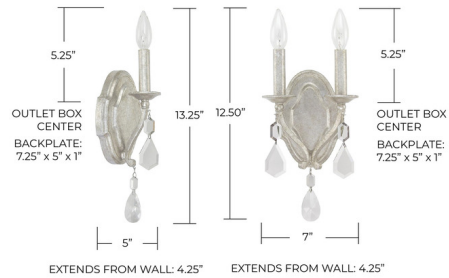

Lightology

lightology.com
866-954-4489
04-27-26

Project: _____
 Company: _____
 Location: _____ Fixture Type: _____
 SPEC #: **CPT374308**
 Approved On: _____ Approved By: _____

Blakely Crystal Wall Light By Capital Lighting

Description

Blakely Crystal Wall Light features an Antique Silver finish with Clear crystals or an Antique Gold finish with Clear crystals. 60 watt max 120 volt candelabra base bulbs are required, but not included. Small: 5 inch width x 16.25 inch height x 4.25 inch depth. Large: 7 inch width x 15.75 inch height x 4.25 inch depth. UL listed.

Shown in antique silver / clear crystals

Specifications

COLOR	N/A
BODY FINISH	Antique Silver / Clear Crystals
WATTAGE	5W
DIMMER	Standard 120V
DIMENSIONS	5"W x 16.25"H x 4.25"D
BULB NOT INCLUDED	1 x B11/Candelabra (E12)/5W/120V LED
OTHER BULB OPTIONS	1 x B10/Candelabra (E12)/60W/120V Incandescent
COUNTRY OF ORIGIN	China