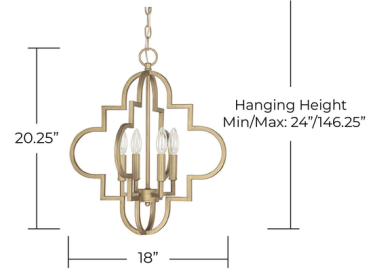

## Ellis Pendant By Capital Lighting

### Description

The Ellis Pendant features a Brushed Gold or Antique Silver finish and is available in two sizes. Four 60 watt 120 volt G12 candelabra base bulbs are required, but not included. A 10 foot chain is included. UL listed, dry location only.

Shown in antique silver

CEILING CANOPY:  
5" x 1" x 5"

### Specifications

COLOR	N/A
BODY FINISH	Antique Silver
WATTAGE	240W
DIMMER	Standard 120V
DIMENSIONS	19"W x 20.25"H
BULB NOT INCLUDED	4 x G12/Candelabra (E12)/60W/120V Incandescent
COUNTRY OF ORIGIN	China