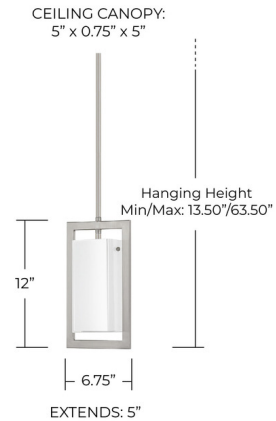

### Description

The Tahoe Pendant features a Brushed Nickel finish with a Milk Glass diffuser. Includes one 6, 12, and 18 inch downrod. UL listed.

Shown in brushed nickel / milk glass

### Specifications

COLOR	Milk Glass
BODY FINISH	Brushed Nickel
WATTAGE	5W
DIMMER	Standard 120V
DIMENSIONS	12"L x 6.75"W x 14"H x 5"D
BULB NOT INCLUDED	1 x B11/Candelabra (E12)/5W/120V LED
OTHER BULB OPTIONS	1 x B10/Candelabra (E12)/60W/120V Incandescent
COUNTRY OF ORIGIN	China