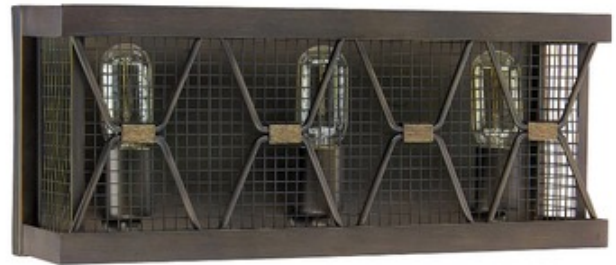

**BRAND**

Capital Lighting

**DESCRIPTION**

The Jackson Bath Vanity Light features an Oil Rubbed Bronze finish. Three 100 watt 120 volt A19 medium base bulbs are required, but not included. 19.75 inch width x 8 inch height x 4.75 inch height. UL listed, damp location.

<b>SHADE COLOR</b>	N/A
<b>BODY FINISH</b>	Oil Rubbed Bronze
<b>WATTAGE</b>	216W
<b>DIMMER</b>	Standard 120V
<b>DIMENSIONS</b>	19.75"W x 8"H x 4.75"D
<b>BULB NOT INCLUDED</b>	
<b>LAMP</b>	3 x A19/Medium (E26)/72W/120V Incandescent