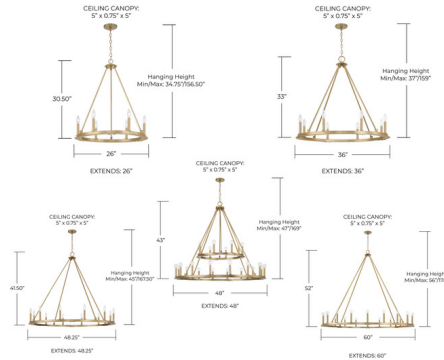

Description

Clean lines and simple styling give our Pearson Chandelier maximum versatility, along with its rustic finish. Choose bulbs to complement your personal style: round G16 bulbs for modern, classic chandelier bulbs for classic or vintage-style bulbs for an industrial look.

Shown in black iron

Specifications

COLOR	N/A
BODY FINISH	Black Iron
WATTAGE	108W
DIMMER	Standard 120V
DIMENSIONS	48.25"W x 41.5"H
BULB NOT INCLUDED	12 x B10/Candelabra (E12)/9W/120V LED
COUNTRY OF ORIGIN	China