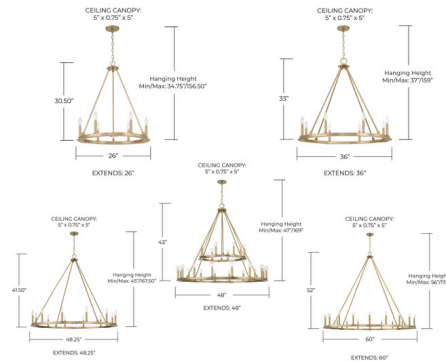

Description

Clean lines and simple styling give our Pearson Chandelier maximum versatility, along with its rustic finish. Choose bulbs to complement your personal style: round G16 bulbs for modern, classic chandelier bulbs for classic or vintage-style bulbs for an industrial look.

Shown in black iron

Specifications

COLOR	N/A
BODY FINISH	Black Iron
WATTAGE	108W
DIMMER	Standard 120V
DIMENSIONS	48.25"W x 41.5"H
BULB NOT INCLUDED	12 x B10/Candelabra (E12)/9W/120V LED
COUNTRY OF ORIGIN	China