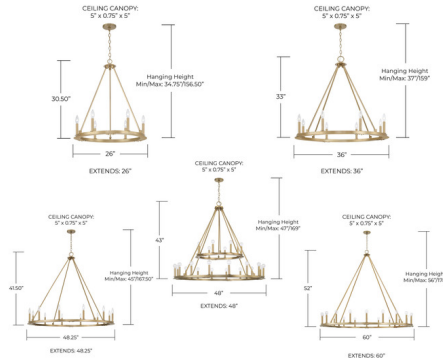

## Pearson Chandelier By Capital Lighting

### Specifications

COLOR	N/A
BODY FINISH	Black Iron
WATTAGE	72W
DIMMER	Standard 120V
DIMENSIONS	36"W x 33"H
BULB NOT INCLUDED	8 x B10/Candelabra (E12)/9W/120V LED
COUNTRY OF ORIGIN	China

CLICK TO VIEW PRODUCT