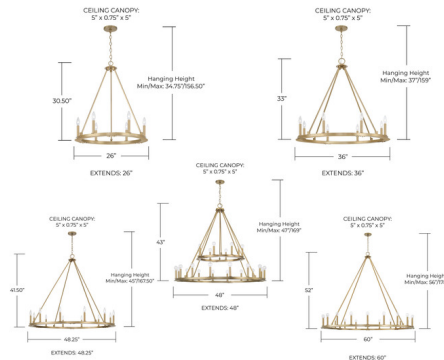

## Pearson Chandelier By Capital Lighting

### Specifications

COLOR . . . . . N/A  
 BODY FINISH . . . . . Black Iron  
 WATTAGE . . . . . 72W  
 DIMMER . . . . . Standard 120V  
 DIMENSIONS . . . . . 36"W x 33"H  
 BULB NOT INCLUDED . . . . . 8 x B10/Candelabra (E12)/9W/120V LED  
 COUNTRY OF ORIGIN . . . . . China