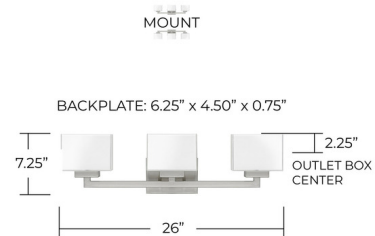

## Tahoe Bath Bar Brushed Nickel By Capital Lighting

### Description

The Tahoe Bath Bar features a Brushed Nickel finish with Milk Glass shades and is available in two sizes. 60 watt max 120 volt candelabra base bulbs are required, but not included. Two Light: 16 inch width x 7.25 inch height x 5 inch depth. Three Light: 25.75 inch width x 7.25 inch height x 5 inch depth. UL listed for damp locations.

### Specifications

COLOR	Milk Glass
BODY FINISH	Brushed Nickel
WATTAGE	15W
DIMMER	Standard 120V
DIMENSIONS	25.75"W x 7.25"H x 5"D
BULB NOT INCLUDED	3 x B11/Candelabra (E12)/5W/120V LED
OTHER BULB OPTIONS	3 x B10/Candelabra (E12)/60W/120V Incandescent
COUNTRY OF ORIGIN	China