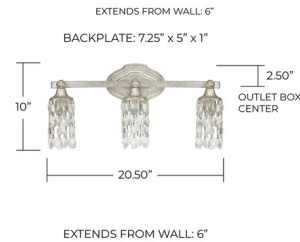

## Blakely Crystal Bath Bar

By Capital Lighting

### Description

The Blakely Crystal Bath Bar features an Antique Gold or Antique Silver finish with clear cascading crystals and is available in a one, two, three, or four light version. NOTE: No 2 light option with Antique Silver finish.

### Specifications

COLOR	Clear Crystals
BODY FINISH	Antique Silver
WATTAGE	60W
DIMMER	Standard 120V
DIMENSIONS	6.75"W x 11"H x 7"D
BULB NOT INCLUDED	1 x B10/Medium (E26)/60W/120V Incandescent
COUNTRY OF ORIGIN	China