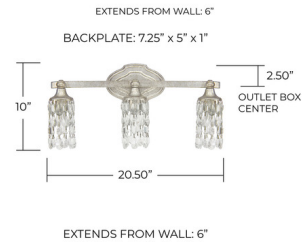

Lightology

lightology.com
866-954-4489
04-13-26

Project: _____

Company: _____

Location: _____ Fixture Type: _____

SPEC #: **CPT374637**

Approved On: _____ Approved By: _____

Blakely Crystal Bath Bar By Capital Lighting

Description

The Blakely Crystal Bath Bar features an Antique Gold or Antique Silver finish with clear cascading crystals and is available in a one, two, three, or four light version. NOTE: No 2 light option with Antique Silver finish.

Shown in antique silver / clear crystals

Specifications

COLOR	Clear Crystals
BODY FINISH	Antique Silver
WATTAGE	60W
DIMMER	Standard 120V
DIMENSIONS	6.75"W x 11"H x 7"D
BULB NOT INCLUDED	1 x B10/Medium (E26)/60W/120V Incandescent
COUNTRY OF ORIGIN	China