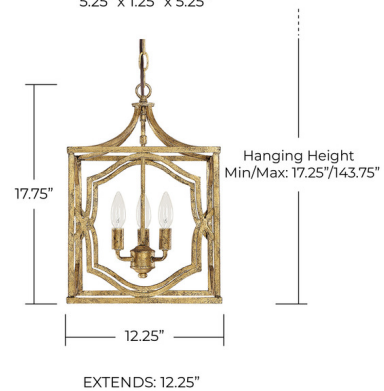

Lightology

lightology.com
866-954-4489
06-29-26

Project: _____

Company: _____

Location: _____ Fixture Type: _____

SPEC #: **CPT374690**

Approved On: _____ Approved By: _____

Blakely 3 Light Foyer Pendant By Capital Lighting

Description

Blakely 3 Light Foyer Pendant features an Antique Silver or Antique Gold finish. May be installed with chain as a pendant or without chain as a semi flush mount.

Shown in antique silver / without crystals

CEILING CANOPY:
5.25" x 1.25" x 5.25"

Specifications

COLOR	Without Crystals
BODY FINISH	Antique Silver
WATTAGE	15W
DIMMER	Standard 120V
DIMENSIONS	12.25"W x 17.75"H
BULB NOT INCLUDED	3 x B11/Candelabra (E12)/5W/120V LED
OTHER BULB OPTIONS	3 x B10/Candelabra (E12)/60W/120V Incandescent
COUNTRY OF ORIGIN	China