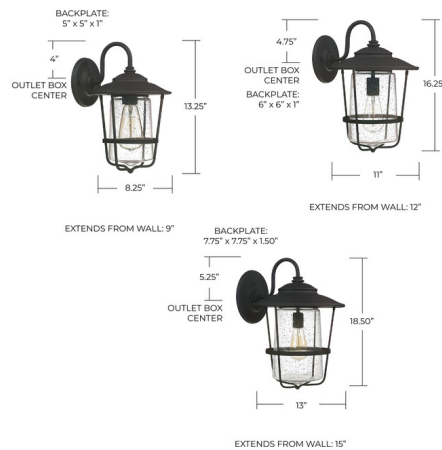

Description

The Creekside Outdoor Wall Lantern with its Olde Bronze or Black finish is just one of the details that lends the Creekside outdoor wall lantern its Colonial charm. Features a curved arm and wide, stepped lid with seeded glass diffuser. Note: Not all options are available.

Specifications

COLOR	Seeded Glass
BODY FINISH	Black
WATTAGE	100W
DIMMER	Standard 120V
DIMENSIONS	13"W x 18.5"H x 14.5"D
BULB NOT INCLUDED	1 x A19/Medium (E26)/100W/120V Incandescent
OTHER BULB OPTIONS	1 x Edison ST-Shape/Medium (E26)/120V LED
	1 x A19/Medium (E26)/120V LED
COUNTRY OF ORIGIN	China

Shown in black / seeded glass

CLICK TO VIEW PRODUCT

Notes: