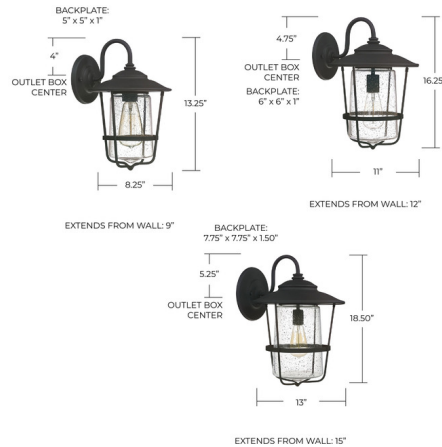

Description

The Creekside Outdoor Wall Lantern with its Olde Bronze or Black finish is just one of the details that lends the Creekside outdoor wall lantern its Colonial charm. Features a curved arm and wide, stepped lid with seeded glass diffuser. Note: Not all options are available.

Specifications

COLOR	Seeded Glass
BODY FINISH	Black
WATTAGE	100W
DIMMER	Standard 120V
DIMENSIONS	13"W x 18.5"H x 14.5"D
BULB NOT INCLUDED	1 x A19/Medium (E26)/100W/120V Incandescent
OTHER BULB OPTIONS	1 x Edison ST-Shape/Medium (E26)/120V LED
	1 x A19/Medium (E26)/120V LED
COUNTRY OF ORIGIN	China

Shown in black / seeded glass

CLICK TO VIEW PRODUCT

Notes: