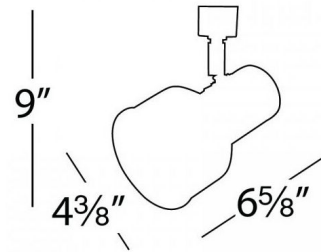

## Line Voltage 703 H/J/L Track Head 120V By WAC Lighting

### Description

730 Track Head features a White or Black finish with a Phenolic baffle to prevent glare. Fully enclosed back prevents light leak. 350 degree horizontal rotation and 90 degree vertical aiming. 5 year WAC Lighting product warranty. UL listed. Choice of H, J, or L Track System compatibility. Compatibility:L: WAC L Series and Lightolier Lytespan 120 volt single circuit track (Lightolier track by others) J: WAC J Series single circuit track and Juno 120 volt single circuit and two circuit track systemsH: WAC H Series and Halo 120 volt single circuit line voltage track system (Halo track by others)

### Specifications

COLOR	N/A
BODY FINISH	White
WATTAGE	100W
DIMMER	Standard 120V
DIMENSIONS	.9"L x 4.4"W x 6.6"H
BULB NOT INCLUDED	.1 x PAR30/Medium (E26)/100W/120V Halogen
COUNTRY OF ORIGIN	China

CLICK TO VIEW PRODUCT