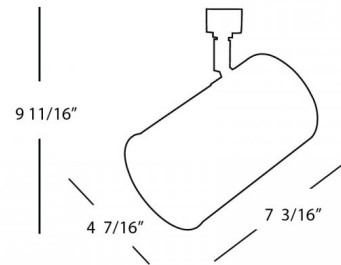

Lightology

lightology.com
866-954-4489
06-23-26

Project: _____

Company: _____

Location: _____ Fixture Type: _____

SPEC #: **WAC374906**

Approved On: _____ Approved By: _____

Line Voltage 704 Track Head 120V By WAC Lighting

Description

704 Track Head 120V features a metal body in White or Black with a Phenolic baffle to prevent glare. Fully enclosed back to prevent light leak. 5 year WAC Lighting product warranty. UL listed. Choice of H, J, or L Track System compatibility. Compatibility:L: WAC L Series and Lightolier Lytespan 120 volt single circuit track (Lightolier track by others) J: WAC J Series single circuit track and Juno 120 volt single circuit and two circuit track systemsH: WAC H Series and Halo 120 volt single circuit line voltage track system (Halo track by others)

Shown in black

Specifications

COLOR	N/A
BODY FINISH	Black
WATTAGE	100W
DIMMER	Standard 120V
DIMENSIONS	9.7"L x 4.4"W x 7.2"H
BULB NOT INCLUDED	1x PAR30/Medium (E26)/100W/120V Halogen
COUNTRY OF ORIGIN	China