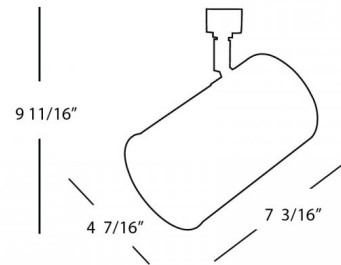

Lightology

lightology.com
866-954-4489
04-27-26

Project: _____

Company: _____

Location: _____ Fixture Type: _____

SPEC #: **WAC374906**

Approved On: _____ Approved By: _____

Line Voltage 704 Track Head 120V By WAC Lighting

Description

704 Track Head 120V features a metal body in White or Black with a Phenolic baffle to prevent glare. Fully enclosed back to prevent light leak. 5 year WAC Lighting product warranty. UL listed. Choice of H, J, or L Track System compatibility. Compatibility:L: WAC L Series and Lightolier Lytespan 120 volt single circuit track (Lightolier track by others) J: WAC J Series single circuit track and Juno 120 volt single circuit and two circuit track systemsH: WAC H Series and Halo 120 volt single circuit line voltage track system (Halo track by others)

Shown in black

Specifications

COLOR	N/A
BODY FINISH	Black
WATTAGE	100W
DIMMER	Standard 120V
DIMENSIONS	9.7"L x 4.4"W x 7.2"H
BULB NOT INCLUDED	1x PAR30/Medium (E26)/100W/120V Halogen
COUNTRY OF ORIGIN	China